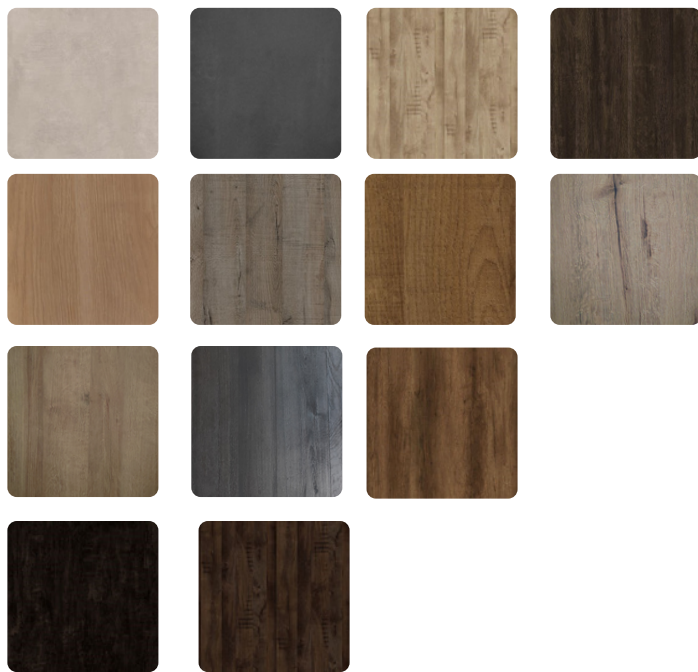

ECOLOGICAL FURNITURE PANELS

100% RECYCLED WOOD

TECHNICAL SPEC.

Base: Chipboard
Dimensions: 2800x2120 mm
Thickness: 18 mm mm
Edge Bands: 22/42 mm, 1 mm thick

Italian furniture panel collection
with deep texture and 100% recycled
wood

FEATURES AND CHARACTERISTICS

- Deep wood texture
- Meets standards of traditional wooden panels
- Economic, ecologic, and sustainable production process
- Stock offer available from 1 piece
- By request - panels with fire resistance certificates