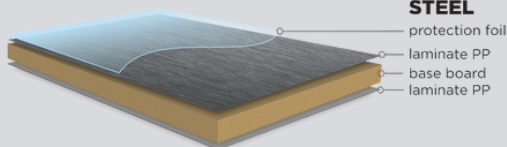

## ONYX TECHNICAL DATA

- Dimensions: 2800x1300 mm
- Thickness: 19 mm
- Base: MDF
- Directional surface: marking on the foil ↑ ↓

ONYX - a board with a stone texture and small shiny particles. The irregular, diverse texture and stone decorations are the perfect solution for both spacious and small rooms. An ideal background for furnishing elements.

## BRUSHED STEEL TECHNICAL DATA

- Dimensions: 2800x1300 mm
- Thickness: 19 mm
- Base: MDF

Directional surface: marking on the foil ↑ ↓

Brushed steel - a board imitating a metallic surface. Lightweight, easy to work with, scratch-resistant. The offer also includes perfectly matched edging.