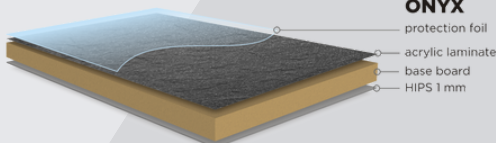

# TEXTURE

## ONYX TECHNICAL DATA

- Dimensions: 2800x1300 mm
- Thickness: 19 mm
- Base: MDF
- Directional surface: marking on the foil ↑ ↓

ONYX - a board with a stone texture and small shiny particles. The irregular, diverse texture and stone decorations are the perfect solution for both spacious and small rooms. An ideal background for furnishing elements.

## BRUSHED STEEL TECHNICAL DATA

- Dimensions: 2800x1300 mm
- Thickness: 19 mm
- Base: MDF

Directional surface: marking on the foil ↑ ↓

Brushed steel - a board imitating a metallic surface. Lightweight, easy to work with, scratch-resistant. The offer also includes perfectly matched edging.